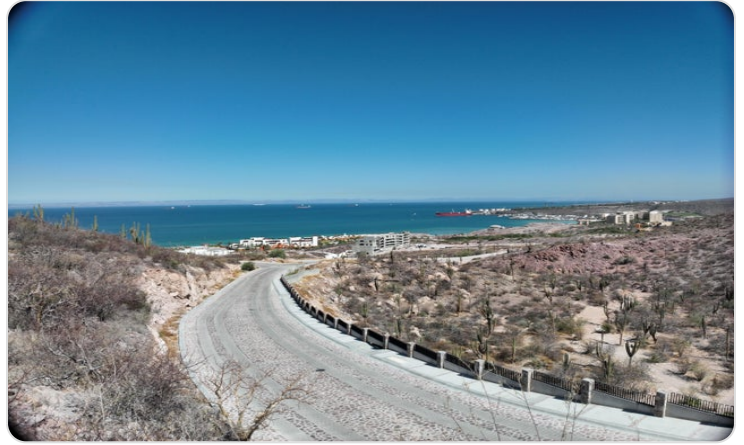

\$326,563 USD

Pedregal

La Paz

PROPERTY TYPE Land	AREA 654 m²
BEDROOMS 0	BATHROOMS 0
MLS NUMBER 25-4029	

Description

BEAUTIFUL LOT with endless and unobstructed Sea of Cortez views from this 654.30 sq mt lot in the gated residential community of Pedregal de La Paz. Pedregal is located on a short 5-minute drive from Downtown, features a world class Tennis Center incomparable way of life and underground services in a Gated & Private residential community across the street from the beach and Marina. You are ready to start building your dream home now! Do not miss this great opportunity to be in the best residential community to live in La Paz, Baja California Sur.

Property Gallery

Property Location

La Paz

Pedregal

Latitude
24.204381

Longitude
-110.291512

Scan QR to view property online

<https://beincabo.com/property-detail/?mls=25-4029>