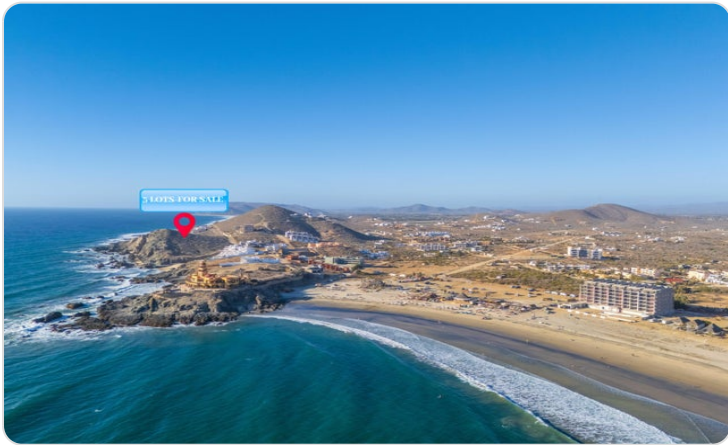

Property Gallery