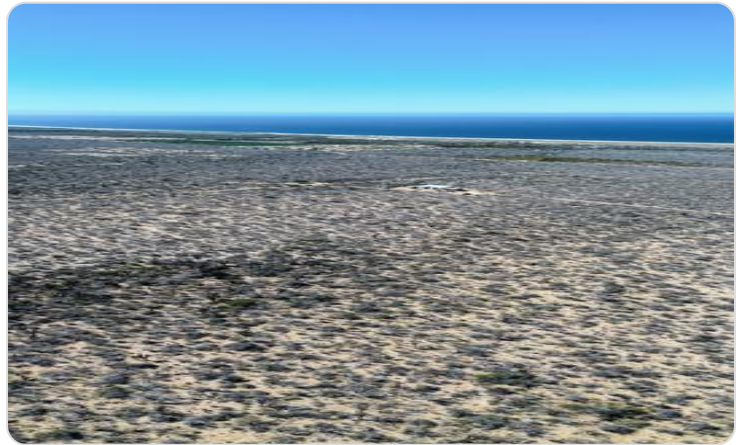

Property Gallery