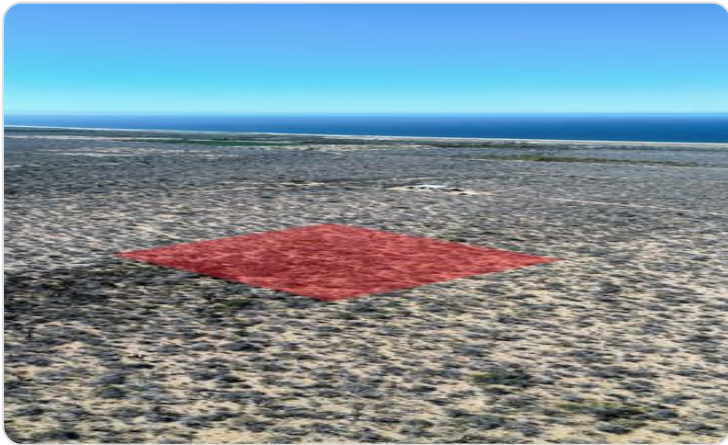

Property Gallery