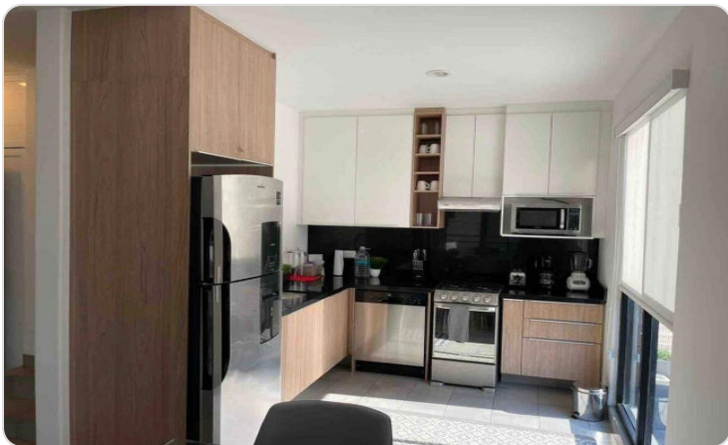

\$260,000 USD

Camino del Mar

Cabo Corridor

PROPERTY TYPE Condos	AREA 1,419 m²
BEDROOMS 2	BATHROOMS 2
MLS NUMBER 25-3654	

Description

Property Gallery

Property Location

Cabo Corridor