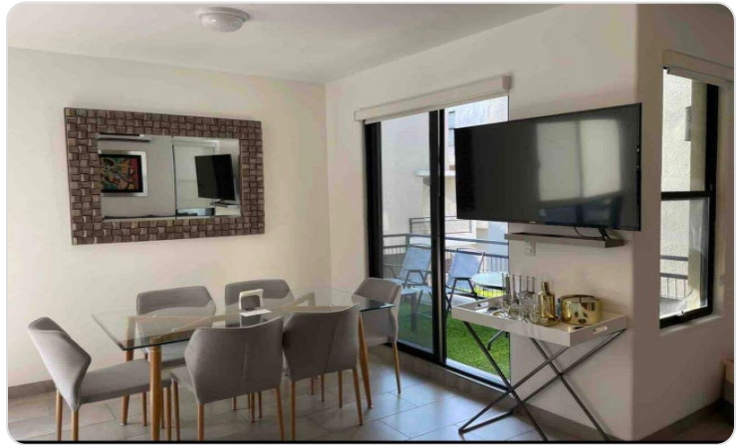

\$260,000 USD

Camino del Mar

Cabo Corridor

PROPERTY TYPE Condos	AREA 1,419 m²
BEDROOMS 2	BATHROOMS 2
MLS NUMBER 25-3654	

Description

Property Gallery

Property Location

Cabo Corridor