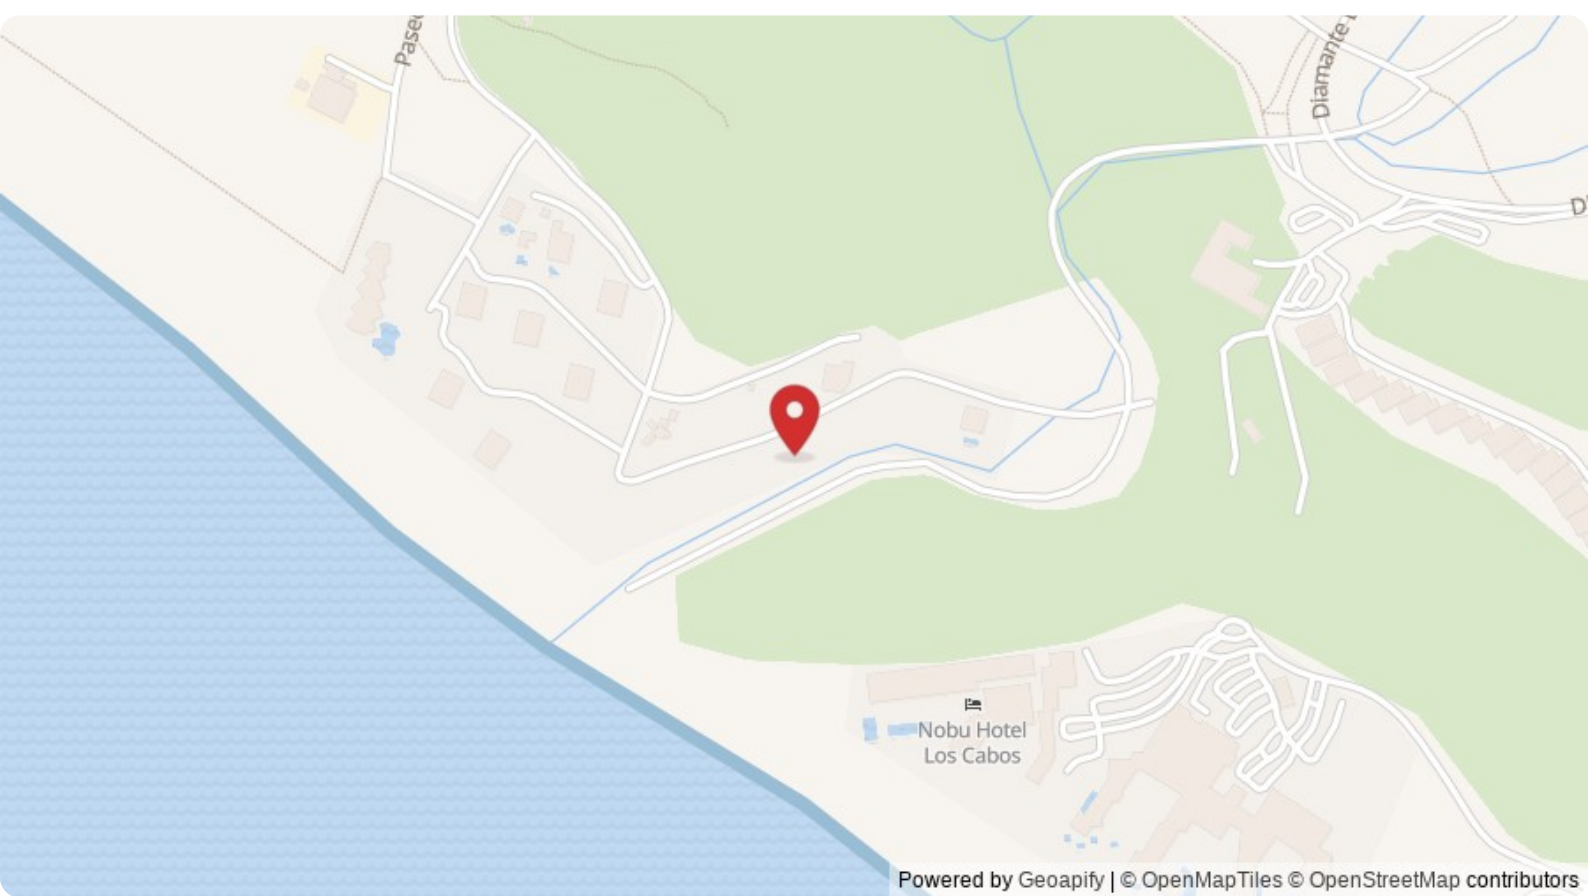

Property Gallery

Property Location

Pacific

Beach Estates

Latitude
22.887298

Longitude
-109.986980

Scan QR to view property online

<https://beincabo.com/property-detail/?mls=25-3637>