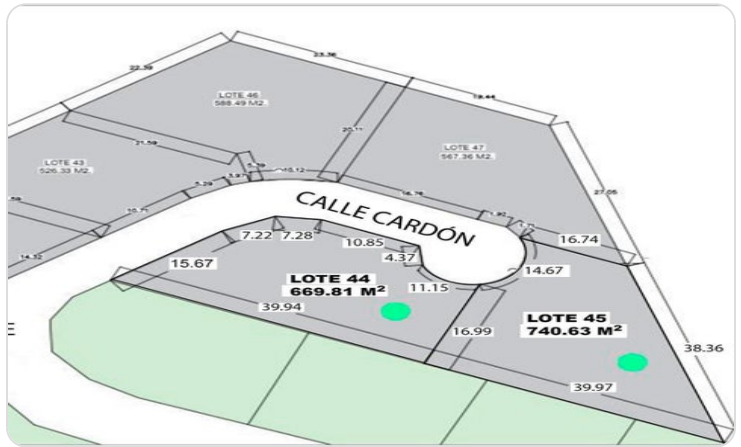

\$234,433 USD

Ciruelos

Cabo Corridor

PROPERTY TYPE Land	AREA 670 m²
BEDROOMS 0	BATHROOMS 0
MLS NUMBER 25-3535	

Description

Property Gallery

Property Location

Cabo Corridor

Ciruelos

Latitude
22.909539

Longitude
-109.873950

Scan QR to view property online

<https://beincabo.com/property-detail/?mls=25-3535>