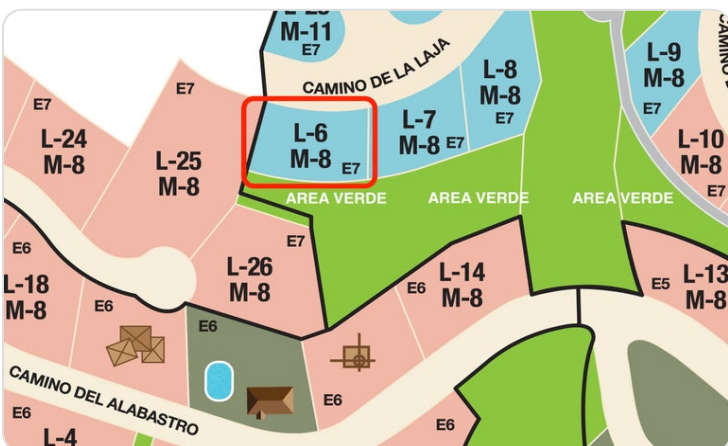

\$495,000 USD

Pedregal

La Paz

PROPERTY TYPE Land	AREA 710 m²
BEDROOMS 0	BATHROOMS 0
MLS NUMBER 25-3082	

Description

SELLER FINANCING! Incredible Panoramic Ocean View Lot in Pedregal de La Paz! Build the home of your dreams in this gentle slope, easy to build homesite enjoying unobstructable, breathtaking ocean views from El Mogote to Puerta Cortez. Residential Community with underground services, 24/7 security, tennis and pickleball courts.

Property Gallery

Property Location

La Paz

Pedregal

Latitude
24.203398

Longitude
-110.293204

Scan QR to view property online

<https://beincabo.com/property-detail/?mls=25-3082>