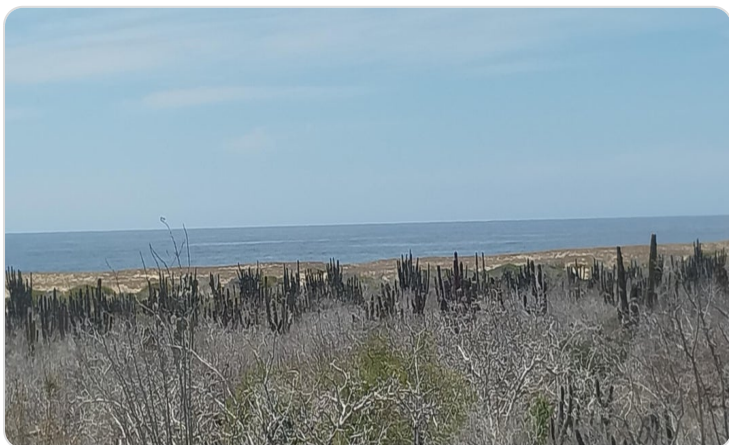

Property Gallery