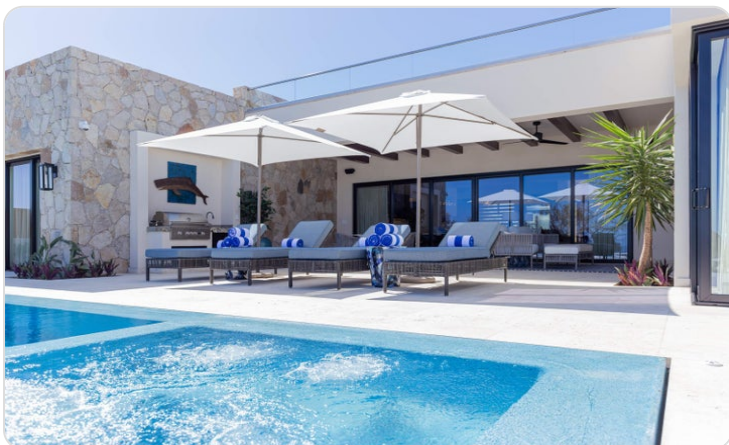

Property Gallery