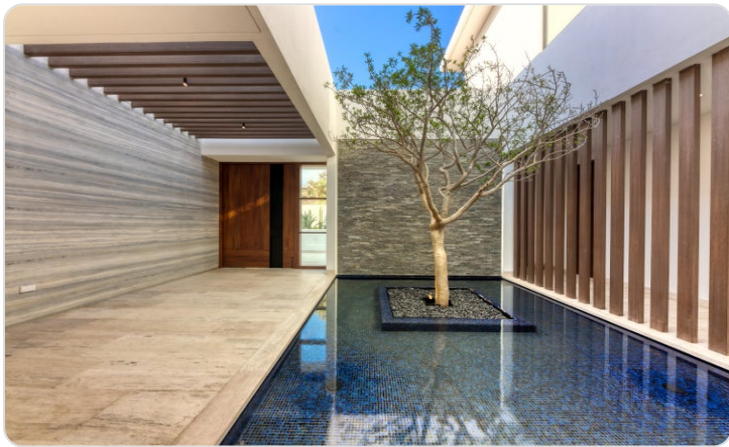

Property Gallery