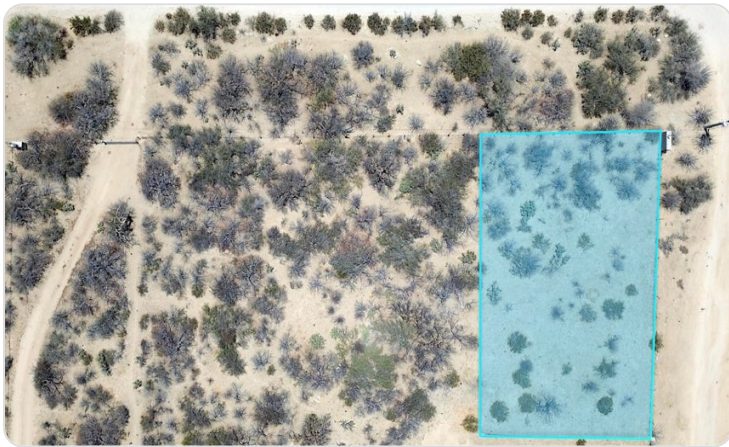

\$98,000 USD

El Cardonal

East Cape

PROPERTY TYPE Land	AREA 889 m²
BEDROOMS 0	BATHROOMS 0
MLS NUMBER 25-2524	

Description

Flat lot just steps from the white sand beach of the Sea of Cortez, with stunning ocean views. Located in a quiet, nature-filled community, with street access to the beach and just one block from the highway. Fully serviced with municipal water and CFE power—ready to build. A rare find in a peaceful coastal village with full infrastructure.

Terreno plano a solo pasos de la playa de arena blanca del Mar de Cortés, con impresionantes vistas al mar. Ubicado en una comunidad tranquila y rodeada de naturaleza, con acceso directo a la playa y a una cuadra de la carretera. Cuenta con agua municipal y luz de CFE. Listo para construir. Una oportunidad única en un pueblo costero con infraestructura

Property Gallery

Property Location

East Cape

El Cardonal

Latitude 23.847521	Longitude -109.751344
------------------------------	---------------------------------

Scan QR to view property online

<https://beincabo.com/property-detail/?mls=25-2524>