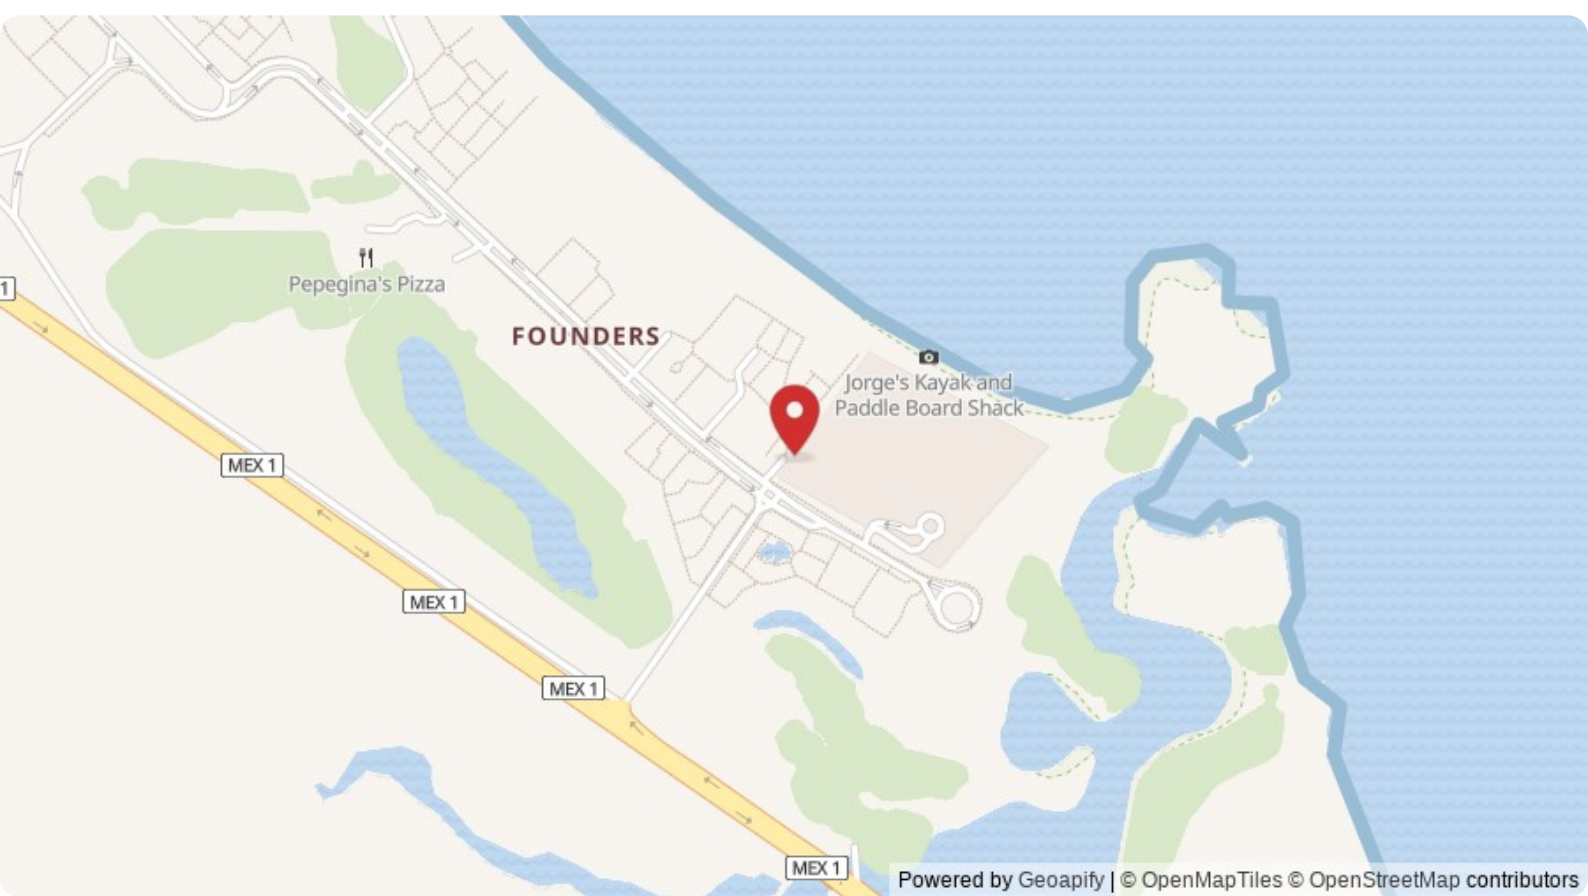

\$129,000 USD

Founders

Loreto

PROPERTY TYPE Land	AREA 202 m²
BEDROOMS 0	BATHROOMS 0
MLS NUMBER 25-2339	

Description

This exceptionally located lot is positioned along the walkway to the Loreto Bay beach, just minutes from the sand. With a size of 202.44 m² / 2,179 ft², it offers the perfect opportunity to build your dream home — whether you choose a custom design or one of the existing floor plans available.

This property offers an excellent balance of privacy, location, and ocean-view potential — an ideal setting for a personalized Loreto Bay residence.

Property Gallery

Property Location

Loreto

Founders

Latitude
25.920819

Longitude
-111.349529

Scan QR to view property online

<https://beincabo.com/property-detail/?mls=25-2339>