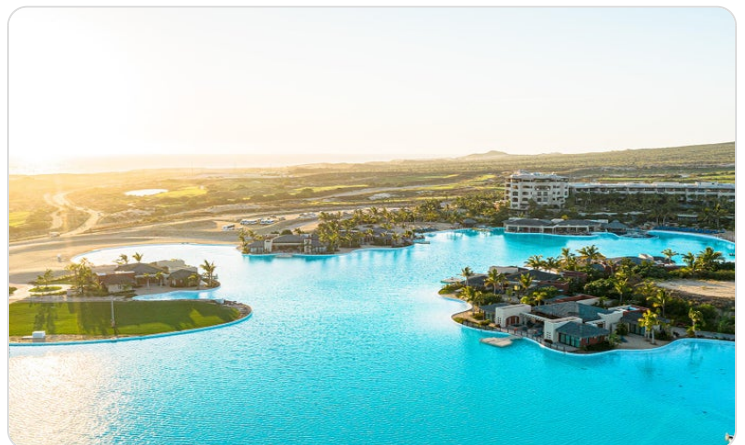

\$3,500,000 USD

Legacy Founders Estates

Pacific

PROPERTY TYPE Land	AREA 2,474 m²
BEDROOMS 0	BATHROOMS 0
MLS NUMBER 25-1993	

Description

Claim one of just ten custom homesites within Legacy Estates, an exclusive enclave inside the prestigious Legacy Club at Diamante Cabo San Lucas. Privately gated and perched at the highest elevation in the community, Legacy Estates offers a spectacular canvas for two-level residences that seamlessly blend timeless elegance with effortless functionality. Each homesite boasts expansive, panoramic views of the Pacific Ocean, creating an awe-inspiring backdrop for refined coastal living.

Property Gallery

Property Location

Pacific

Legacy Founders Estates

Latitude
22.902747

Longitude
-109.979128

Scan QR to view property online

<https://beincabo.com/property-detail/?mls=25-1993>