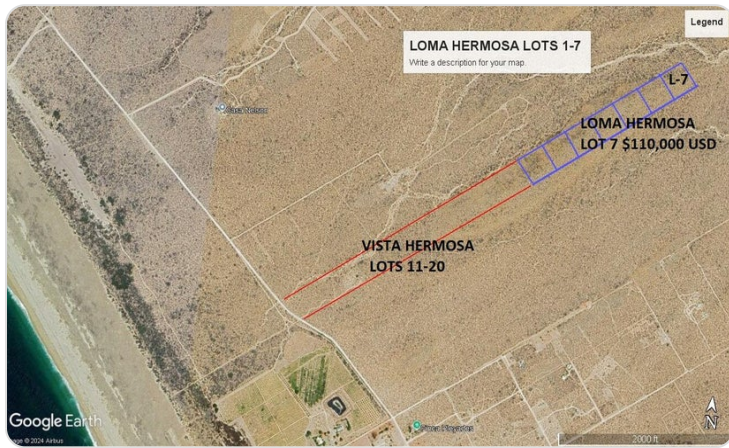

\$107,500 USD

Las Playitas

Pacific

PROPERTY TYPE Land	AREA 8,139 m²
BEDROOMS 0	BATHROOMS 0
MLS NUMBER 25-1843	

Description

Welcome to an extraordinary opportunity at the pinnacle of Las Playitas, where unparalleled views and expansive lot sizes converge to create a truly remarkable investment. This property isn't just about square meters; it's about owning a piece of the highest point in the region with awe-inspiring vistas that stretch across Todos Santos to Milton Albenez, capturing both oceanic horizons and the majestic Sierra Laguna Mountains.

These sizable lots, each measuring 81.39 meters by 100 meters, total a generous 8,139 m². Such dimensions afford you the flexibility to develop your vision, whether that's as an investment or creating your sanctuary atop this breathtaking Loma. With a 360-degree panor

Property Gallery

Property Location

Pacific

Las Playitas

Latitude 23.551381	Longitude -110.290066
------------------------------	---------------------------------

Powered by Geoapify | © OpenMapTiles © OpenStreetMap contributors