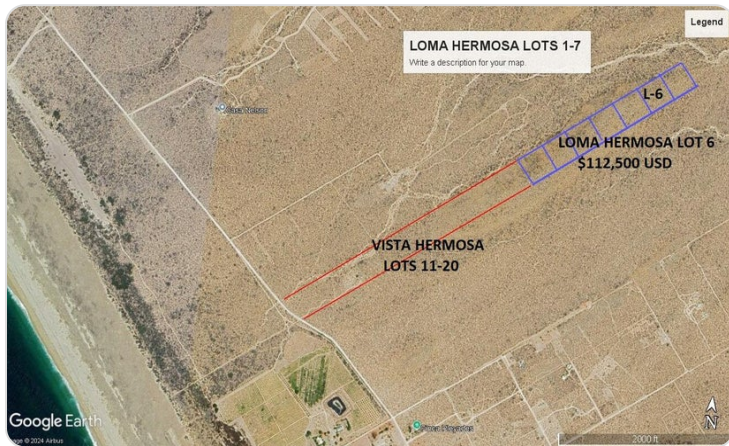

\$110,000 USD

Las Playitas

Pacific

PROPERTY TYPE Land	AREA 8,139 m²
BEDROOMS 0	BATHROOMS 0
MLS NUMBER 25-1842	

Description

Welcome to an extraordinary opportunity at the pinnacle of Las Playitas, where unparalleled views and expansive lot sizes converge to create a truly remarkable investment. This property isn't just about square meters; it's about owning a piece of the highest point in the region with awe-inspiring vistas that stretch across Todos Santos to Milton Albenez, capturing both oceanic horizons and the majestic Sierra Laguna Mountains.

These sizable lots, each measuring 81.39 meters by 100 meters, total a generous 8,139 m². Such dimensions afford you the flexibility to develop your vision, whether that's as an investment or creating your sanctuary atop this breathtaking Loma. With a 360-degree panor

Property Gallery

Property Location

Pacific

Las Playitas

Latitude 23.550379	Longitude -110.293176
------------------------------	---------------------------------

Powered by Geoapify | © OpenMapTiles © OpenStreetMap contributors