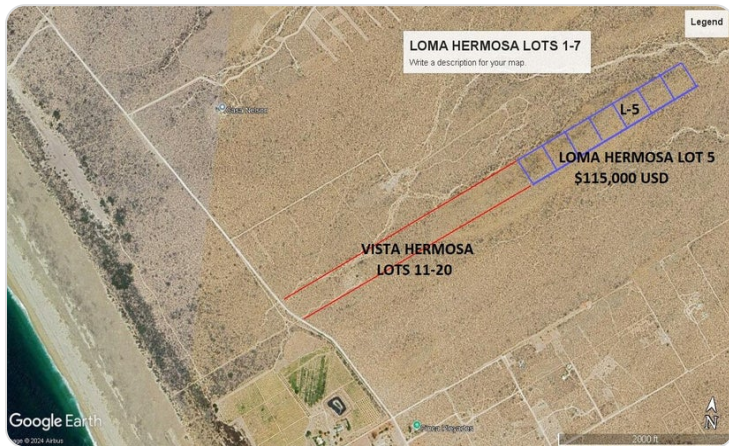

\$112,500 USD

Las Playitas

Pacific

PROPERTY TYPE Land	AREA 8,139 m²
BEDROOMS 0	BATHROOMS 0
MLS NUMBER 25-1841	

Description

Welcome to an extraordinary opportunity at the pinnacle of Las Playitas, where unparalleled views and expansive lot sizes converge to create a truly remarkable investment. This property isn't just about square meters; it's about owning a piece of the highest point in the region with awe-inspiring vistas that stretch across Todos Santos to Milton Albenez, capturing both oceanic horizons and the majestic Sierra Laguna Mountains.

These sizable lots, each measuring 81.39 meters by 100 meters, total a generous 8,139 m². Such dimensions afford you the flexibility to develop your vision, whether that's as an investment or creating your sanctuary atop this breathtaking Loma. With a 360-degree panor

Property Gallery

Property Location

Pacific

Las Playitas

Latitude 23.550096	Longitude -110.292921
------------------------------	---------------------------------

Powered by Geoapify | © OpenMapTiles © OpenStreetMap contributors