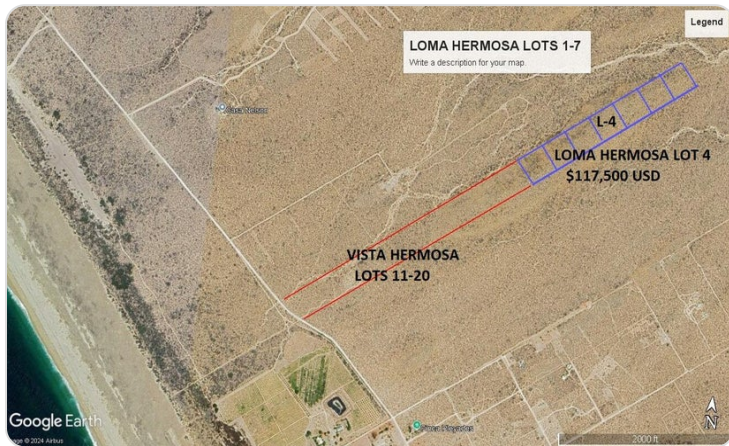

\$115,000 USD

Las Playitas

Pacific

PROPERTY TYPE Land	AREA 8,139 m²
BEDROOMS 0	BATHROOMS 0
MLS NUMBER 25-1840	

Description

Welcome to an extraordinary opportunity at the pinnacle of Las Playitas, where unparalleled views and expansive lot sizes converge to create a truly remarkable investment. This property isn't just about square meters; it's about owning a piece of the highest point in the region with awe-inspiring vistas that stretch across Todos Santos to Milton Albenez, capturing both oceanic horizons and the majestic Sierra Laguna Mountains.

These sizable lots, each measuring 81.39 meters by 100 meters, total a generous 8,139 m². Such dimensions afford you the flexibility to develop your vision, whether that's as an investment or creating your sanctuary atop this breathtaking Loma. With a 360-degree panor

Property Gallery

Property Location

Pacific

Las Playitas

Latitude 23.546675	Longitude -110.298016
------------------------------	---------------------------------

Powered by Geoapify | © OpenMapTiles © OpenStreetMap contributors