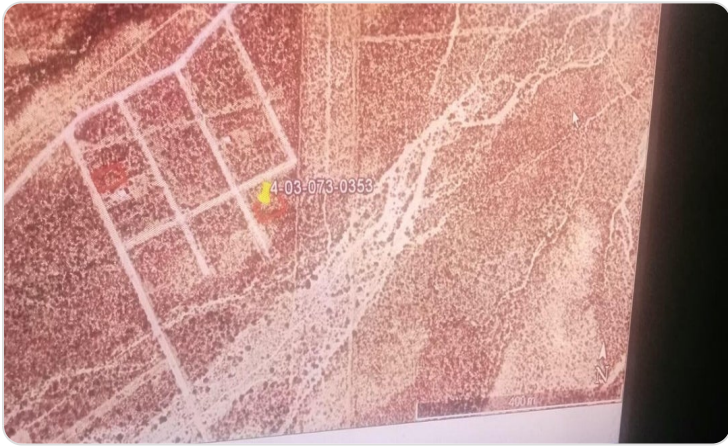

\$89,000 USD

Baja Martires

East Cape

PROPERTY TYPE Land	AREA 1,500 m²
BEDROOMS 0	BATHROOMS 0
MLS NUMBER 25-1812	

Description

This 1/3 acre lot is priced to sell! Easy to access and easy to build with great 'old growth' cactus and trees. Hardly any neighbors at this time, power is close by with the municipal water slated to be installed. Follow the signs and check out this beautiful lot.

Property Gallery

Property Location

East Cape

Baja Martires

Latitude 23.631620	Longitude -109.681199
------------------------------	---------------------------------

Scan QR to view property online

<https://beincabo.com/property-detail/?mls=25-1812>