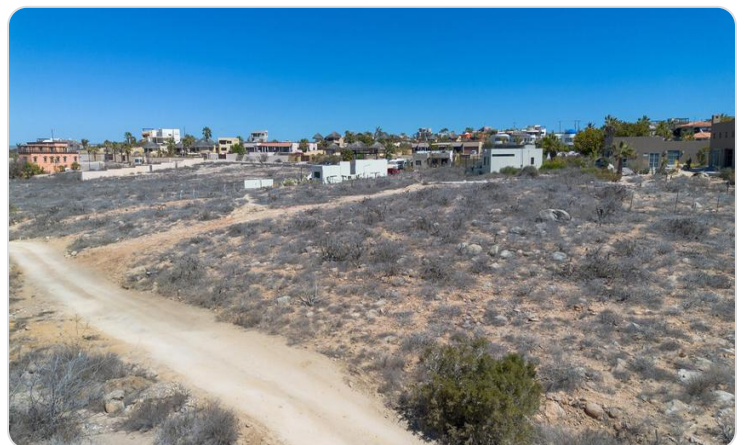

Large parcel (1 acre+ / 4324m²) located in the heart of the desirable residential neighborhood of Las Tunas, surrounded by beautiful homes making this property a safe investment. The parcel is zoned RT - Residencial Turistico. Water and power services are available directly on the street. Beautiful and serene area that offers Pacific Ocean and Sierra Laguna mountain range views. Pleasant easy walk to the beach and just 5 minutes drive to the nearest amenities such as cafes, restaurants, bars and groceries.

Property Gallery

Property Location

Pacific

Las Tunas

Latitude
23.470513

Longitude
-110.254130

Powered by Geoapify | © OpenMapTiles © OpenStreetMap contributors

Scan QR to view property online