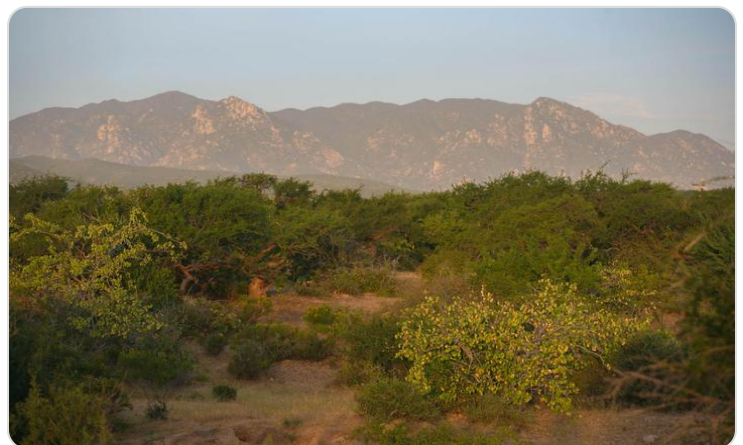

\$1,850,000 USD

Las Tinias

East Cape

PROPERTY TYPE Land	AREA 11,817 m²
BEDROOMS 0	BATHROOMS 0
MLS NUMBER 24-843	

Description

It has been a long time since a development like this has become available. Las Dunas has a special beauty because of its white sand beach, incredible views of the mountains to the west, and rolling sand dunes with natural plants, elephant trees and cactus disbursed throughout. The developer has in place common sense rules and guidelines to protect the natural beauty and feel of the property. This will protect your investment and allow you to live in a community of like-minded people who care about keeping the best characteristics of the original property. Purchase your piece of the East Cape

in the unique development of Las Dunas. 2.92 Acres

Property Gallery

Property Location

East Cape

Las Tinas

Latitude 23.815621	Longitude -109.720098
------------------------------	---------------------------------