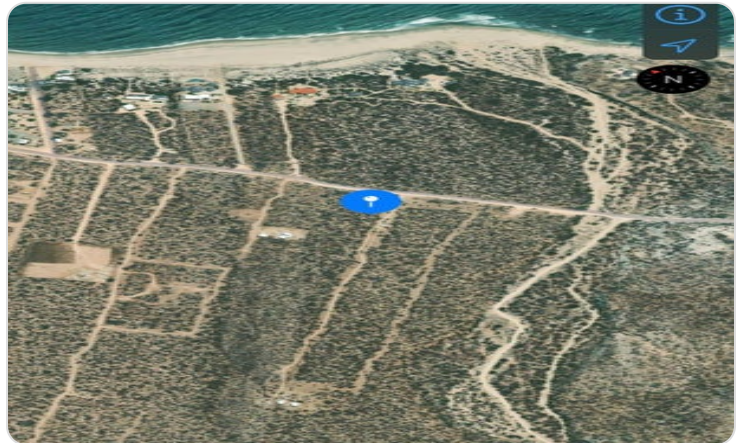

\$85,000 USD

Las Tinajas

East Cape

PROPERTY TYPE Land	AREA 1,500 m²
BEDROOMS 0	BATHROOMS 0
MLS NUMBER 24-586	

Description

☐☐Race Enthusiast's Dream Property! Your Off-Road Oasis Awaits!☐☐

Attention adrenaline off-road racing enthusiasts! This is an exclusive opportunity to own a piece of paradise just for you, nestled close to the heart of NORRA and the legendary Baja 1000, this prime lot is not just a piece of land; it's an invitation to live your passion!

☐☐ Proximity to Racing Action: Just one hour away from the thrill of NORRA and Baja 1000, your new home base puts you at the epicenter of off-road excitement!

☐☐The terrain is perfect for off-road adventures, with trails that beckon to be conquered. Whether you're a seasoned racer or a weekend warrior, this lot is desi

Property Gallery

Property Location

East Cape

Las Tinias

Latitude 23.827900	Longitude -109.734182
------------------------------	---------------------------------

Scan QR to view property online

<https://beincabo.com/property-detail?mls=24-586>