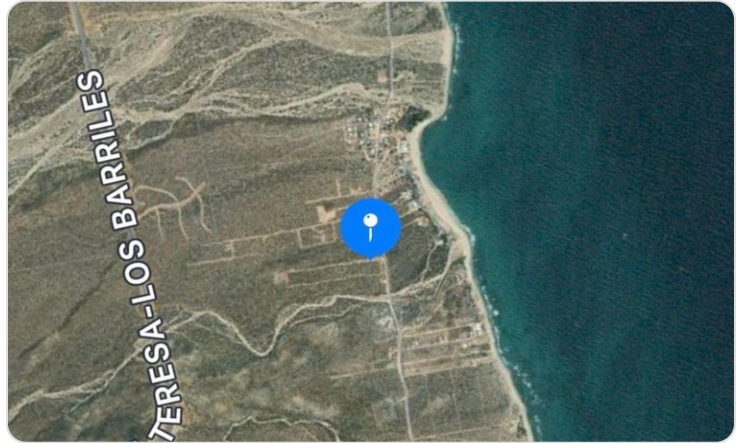

\$85,000 USD

Las Tinajas

East Cape

PROPERTY TYPE Land	AREA 1,500 m²
BEDROOMS 0	BATHROOMS 0
MLS NUMBER 24-586	

Description

☐☐Race Enthusiast's Dream Property! Your Off-Road Oasis Awaits!☐☐

Attention adrenaline off-road racing enthusiasts! This is an exclusive opportunity to own a piece of paradise just for you, nestled close to the heart of NORRA and the legendary Baja 1000, this prime lot is not just a piece of land; it's an invitation to live your passion!

☐☐ Proximity to Racing Action: Just one hour away from the thrill of NORRA and Baja 1000, your new home base puts you at the epicenter of off-road excitement!

☐☐The terrain is perfect for off-road adventures, with trails that beckon to be conquered. Whether you're a seasoned racer or a weekend warrior, this lot is desi

Property Gallery

Property Location

East Cape

Las Tinias

Latitude 23.827900	Longitude -109.734182
------------------------------	---------------------------------

Scan QR to view property online

<https://beincabo.com/property-detail?mls=24-586>