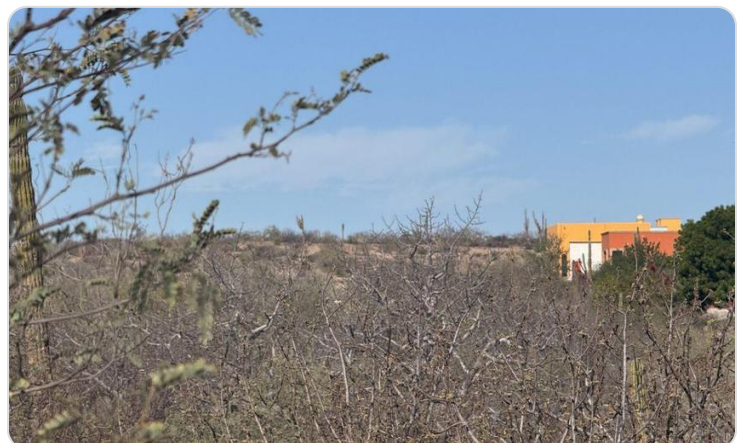

\$395,000 USD

Lomas del Centenario, Palo Verde

La Paz

PROPERTY TYPE Land	AREA 10,367 m²
BEDROOMS 0	BATHROOMS 0
MLS NUMBER 24-5757	

Description

111,591.50 ft² rustic lot located in Lomas de Centenario, an area in constant growth. Its large area and strategic location make it an excellent opportunity for investment or development projects. In addition, it offers ocean views from a second level, adding a unique attraction for residential or commercial projects.

Property Gallery

Property Location

La Paz

Lomas del Centenario, Palo Verde

Latitude
24.100344

Longitude
-110.438932

Powered by Geoapify | © OpenMapTiles © OpenStreetMap contributors

Scan QR to view property online