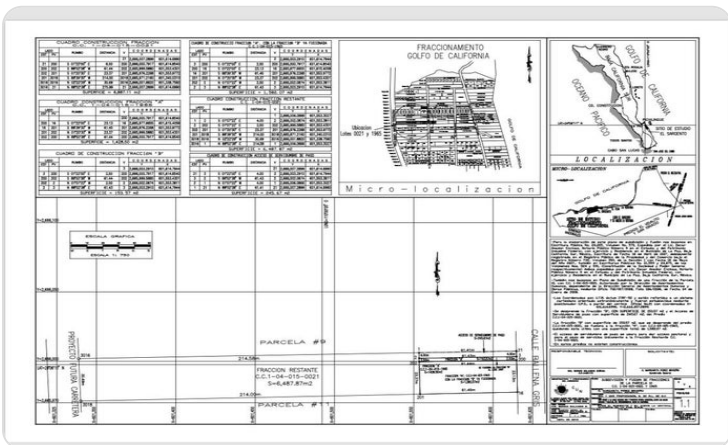

## **El Sargento**

La Paz

PROPERTY TYPE <b>Land</b>	AREA <b>6,488 m<sup>2</sup></b>
BEDROOMS <b>0</b>	BATHROOMS <b>0</b>
MLS NUMBER <b>24-4498</b>	

# Description

Spacious 6,487.87 m<sup>2</sup> Lot This prime piece of land in El Sargento, Baja California Sur, offers 6,487.87 m<sup>2</sup> of endless potential. Nestled in a tranquil area with views of the Sea of Cortez, this expansive lot is perfect for building your dream home or investment property. The surrounding area is known for its windsurfing, kiteboarding, and outdoor recreation, making it a haven for nature lovers and adventurers.

# Property Location