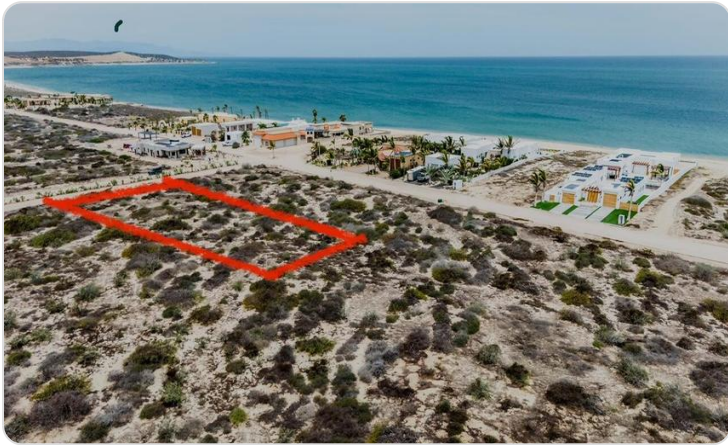

Property Gallery