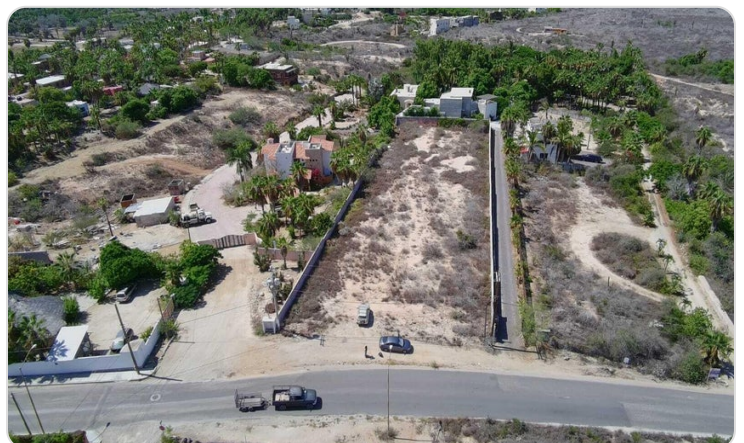

\$380,000 USD

Las Tunas

Pacific

PROPERTY TYPE Land	AREA 3,165 m²
BEDROOMS 0	BATHROOMS 0
MLS NUMBER 24-3908	

Description

Property Gallery

Property Location

Pacific