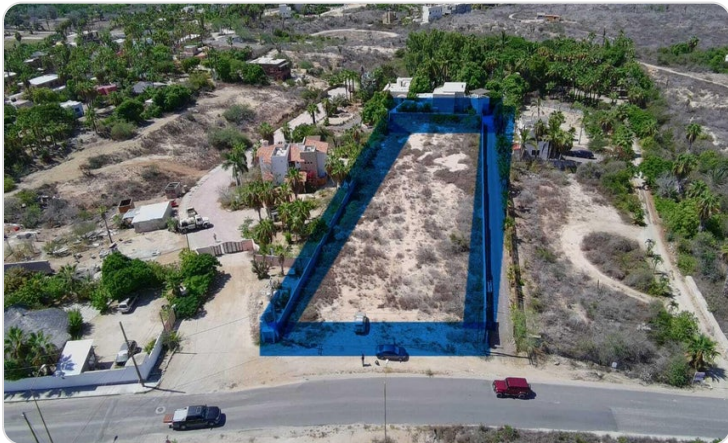

\$380,000 USD

Las Tunas

Pacific

PROPERTY TYPE Land	AREA 3,165 m²
BEDROOMS 0	BATHROOMS 0
MLS NUMBER 24-3908	

Description

Property Gallery

Property Location

Pacific