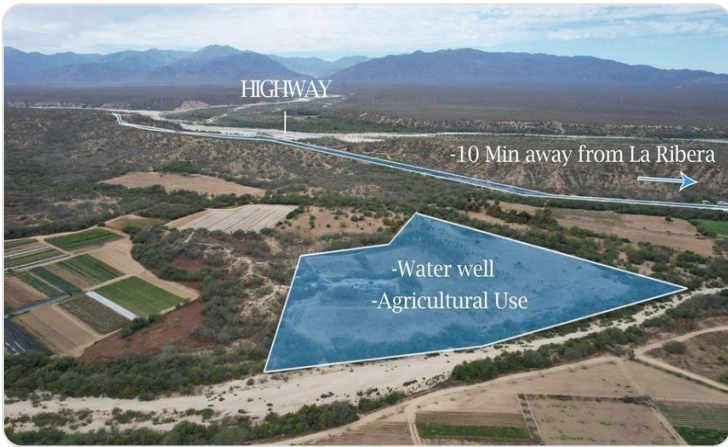

Description

Land for sale located in the Las Cuevas property, ideal for agricultural use. The land features a water well with a current concession, ensuring a reliable water supply for crops or any other agricultural activities. It is strategically located very close to the highway, facilitating access and transportation of goods. Additionally, all documentation is in order, including the public deed, ensuring a secure and hassle-free transaction.

Property Gallery

Property Location

East Cape

Las Cuevas

Latitude
23.519347

Longitude
-109.675435

Powered by Geoapify | © OpenMapTiles © OpenStreetMap contributors

Scan QR to view property online