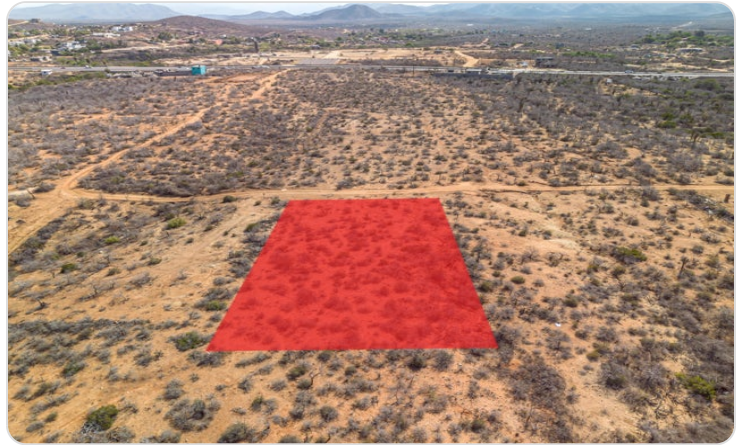

\$89,000 USD

Cerritos

Pacific

PROPERTY TYPE Land	AREA 2,000 m²
BEDROOMS 0	BATHROOMS 0
MLS NUMBER 24-3730	

Description

This inviting half-acre lot is nestled in a private and tranquil area of Los Cerritos in Baja California Sur. With its picturesque views of the Sierra de la Laguna and the stunning Baja Desert, this lot offers a perfect canvas for building a residential home on its 2000 m2 flat surface. A Ocean View can be accomplish from a second level but not garantee.

Property Gallery

Property Location

Pacific

Cerritos

Latitude 23.349863	Longitude -110.165241
------------------------------	---------------------------------

Scan QR to view property online

<https://beincabo.com/property-detail/?mls=24-3730>