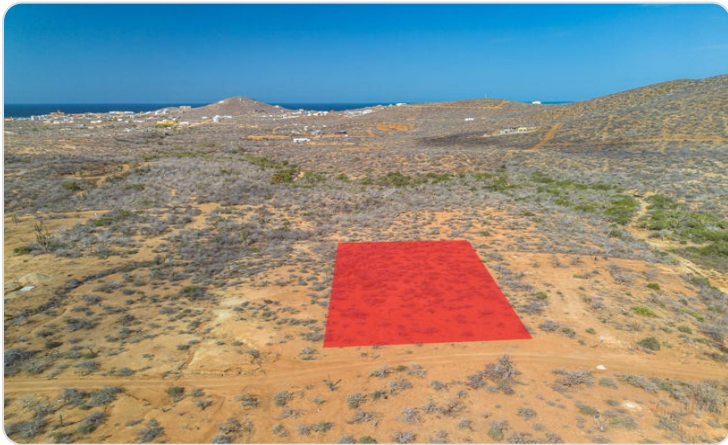

\$89,000 USD

Cerritos

Pacific

PROPERTY TYPE Land	AREA 2,000 m²
BEDROOMS 0	BATHROOMS 0
MLS NUMBER 24-3730	

Description

This inviting half-acre lot is nestled in a private and tranquil area of Los Cerritos in Baja California Sur. With its picturesque views of the Sierra de la Laguna and the stunning Baja Desert, this lot offers a perfect canvas for building a residential home on its 2000 m2 flat surface. A Ocean View can be accomplish from a second level but not garantee.

Property Gallery

Property Location

Pacific

Cerritos

Latitude 23.349863	Longitude -110.165241
------------------------------	---------------------------------

Scan QR to view property online

<https://beincabo.com/property-detail/?mls=24-3730>