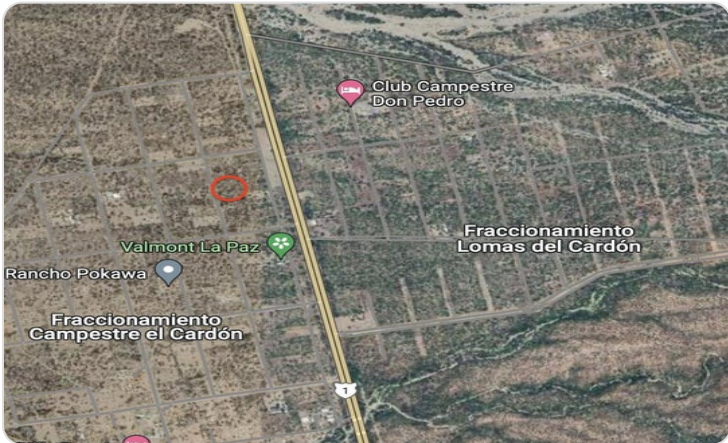

Positioned just meters from the federal highway, along the route to La Paz, this prime location offers unparalleled potential.

Property Gallery

Property Location

La Paz

San Pedro

Latitude
24.002203

Longitude
-110.293644