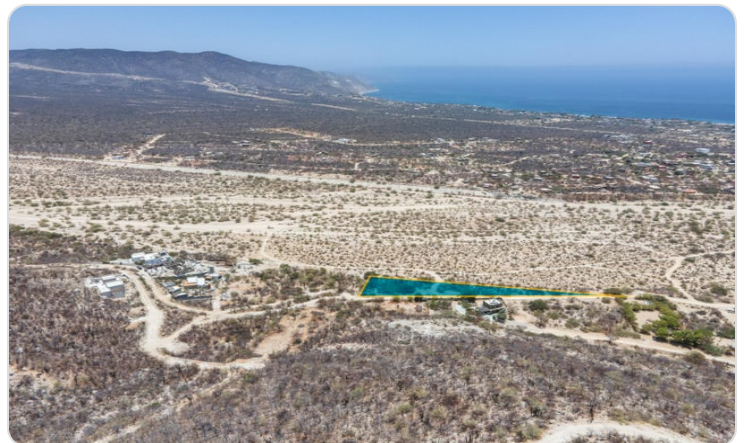

\$139,000 USD

Buenos Aires

East Cape

PROPERTY TYPE Land	AREA 2,347 m²
BEDROOMS 0	BATHROOMS 0
MLS NUMBER 24-2984	

Description

Nestled in the heart of natural beauty, this expansive property spans an impressive 2,346.584 square meters, offering an unparalleled opportunity for those seeking a serene and picturesque retreat. Boasting 179 meters of arroyo frontage, this land presents unobstructed views all the way to the Sea of Cortez.

Enveloped by majestic old growth trees, the property offers a sense of peace and tranquility. With 177 meters of road frontage, accessibility is seamless, ensuring ease of development and convenience.

Property Gallery

Property Location

East Cape

Buenos Aires

Latitude 23.703074	Longitude -109.715775
------------------------------	---------------------------------

Powered by Geoapify | © OpenMapTiles © OpenStreetMap contributors