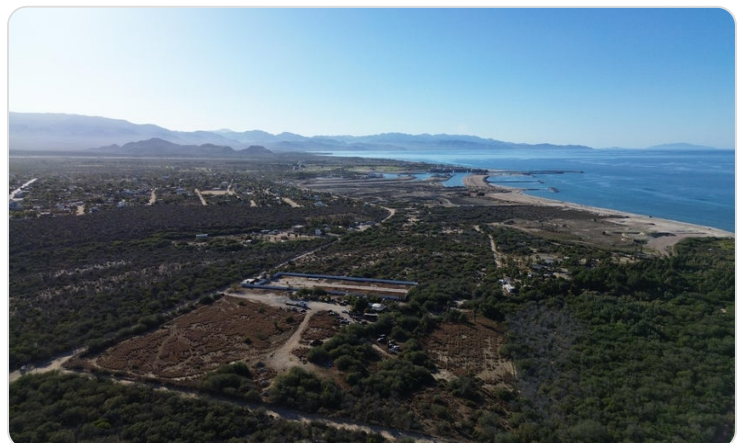

\$19,260,000 USD

La Ribera General

East Cape

PROPERTY TYPE Land	AREA 121,316 m²
BEDROOMS 0	BATHROOMS 0
MLS NUMBER 24-2105	

Description

This is a spectacular 29.97 acre lot, it has all the services and access to the public beach is just a few steps away surrounded by beautiful nature where you can enjoy different water activities or simply relax from the beach, located right next to the development from Costa Palmas, Four Season, Aman Resort, Marina and Golf courses. La Ribera currently represents an important destination to invest.

Property Gallery

Property Location

East Cape

La Ribera General

Latitude
23.594050

Longitude
-109.573402

Scan QR to view property online

<https://beincabo.com/property-detail/?mls=24-2105>