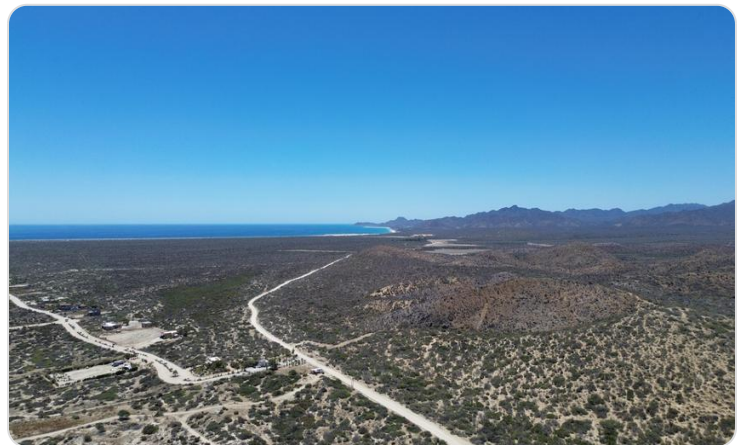

\$49,000,000 USD

La Ribera General

East Cape

PROPERTY TYPE Land	AREA 1,330,000 m²
BEDROOMS 0	BATHROOMS 0
MLS NUMBER 24-2019	

Description

Discover this unique 130 hectare piece of land next to the beach, with a spectacular view of the sea. This natural paradise includes valleys, hills and dunes, offering a diverse and captivating landscape. Located near Lighthouse, a quiet beach community, it perfectly combines beauty and convenience. In addition, it has essential water and electricity services. Ideal for a tourism development project, a personal retreat, or simply to enjoy a piece of heaven on earth. A land full of possibilities and beauty.....

Property Gallery

Property Location

East Cape

La Ribera General

Latitude 23.560604	Longitude -109.505285
------------------------------	---------------------------------

Powered by Geoapify | © OpenMapTiles © OpenStreetMap contributors