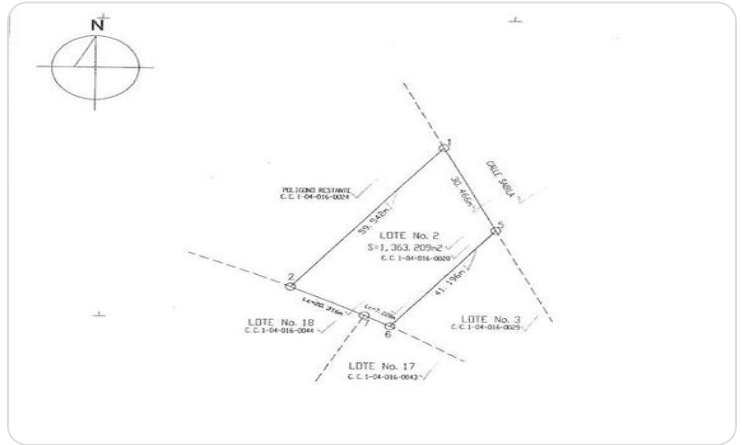

\$119,000 USD

Lomas de Playa Sur

La Paz

PROPERTY TYPE Land	AREA 1,363 m²
BEDROOMS 0	BATHROOMS 0
MLS NUMBER 24-1983	

Description

Lomas de Playa Sur Lot #2 - Located within walking distance to South Beach in La Ventana. Surrounded by beautiful, thick endemic vegetation with ancient Cardon Cacti, Mesquite and Elephant Trees.

Property Gallery

Property Location

La Paz

Lomas de Playa Sur

Latitude
24.039152

Longitude
-109.984253

Scan QR to view property online

<https://beincabo.com/property-detail/?mls=24-1983>