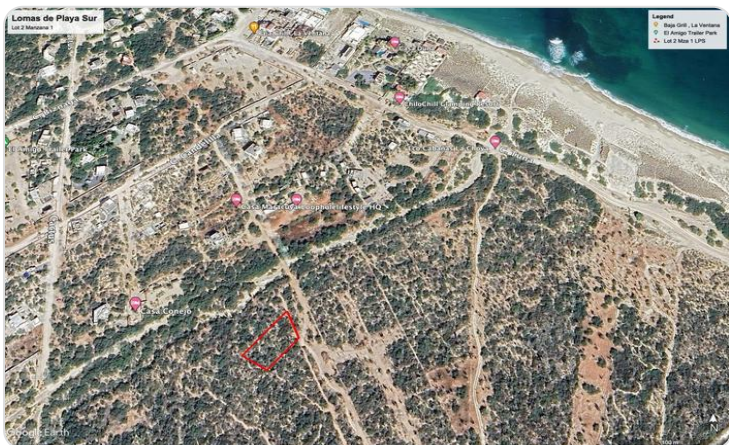

\$119,000 USD

Lomas de Playa Sur

La Paz

PROPERTY TYPE Land	AREA 1,363 m²
BEDROOMS 0	BATHROOMS 0
MLS NUMBER 24-1983	

Description

Lomas de Playa Sur Lot #2 - Located within walking distance to South Beach in La Ventana. Surrounded by beautiful, thick endemic vegetation with ancient Cardon Cacti, Mesquite and Elephant Trees.

Property Gallery

Property Location

La Paz

Lomas de Playa Sur

Latitude
24.039152

Longitude
-109.984253

Scan QR to view property online

<https://beincabo.com/property-detail/?mls=24-1983>