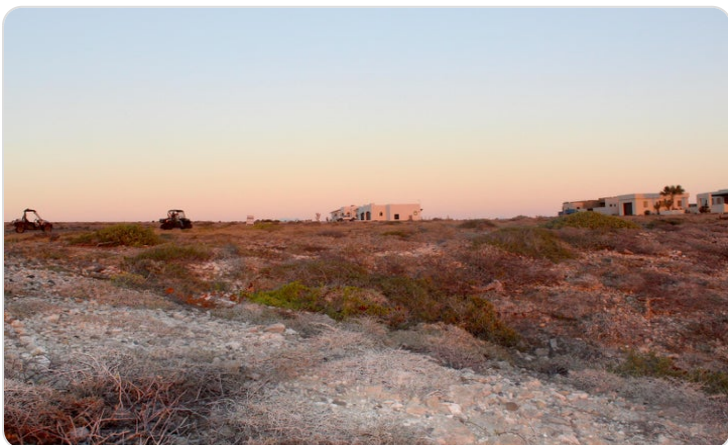

\$267,000 USD

Pacific

PROPERTY TYPE Land	AREA 2,751 m²
BEDROOMS 0	BATHROOMS 0
MLS NUMBER 24-185	

Description

Imagine this! Watching the sun set over the Pacific Ocean from your own patio as the waves roll against the shore and the stars start to come out...and so many stars! The Milky Way passes directly overhead and there is no ambient lighting to interfere with the incredible unblock-able views. This large lot is on a low hilltop in the secure seaside community of Playas Pacificas. There are currently 10 completed homes in the neighbourhood, with another under construction and several more planned for next year. The ranch is reached from the main highway north of La Paz. Once through the ranch gate, all of nature surrounds you. Here is where the desert marches down to sandy beaches, surf break

Property Gallery

Property Location

Pacific

Latitude
23.990732

Longitude
-110.903252

Scan QR to view property online

<https://beincabo.com/property-detail/?mls=24-185>