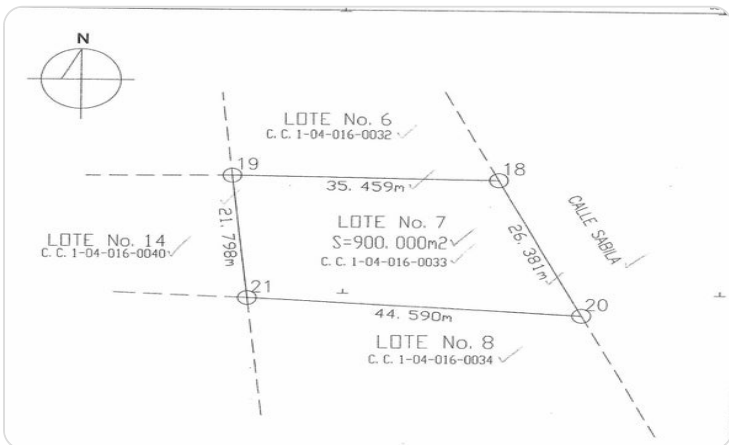

\$93,000 USD

La Ventana

La Paz

PROPERTY TYPE Land	AREA 900 m²
BEDROOMS 0	BATHROOMS 0
MLS NUMBER 24-144	

Description

Lomas de Playa Sur Lot #7- 900m2 property located near South Beach among beautiful endemic desert vegetation with Giant Cardon Cacti, Torote and Mesquite Trees.

Property Gallery

Property Location

La Paz

La Ventana

Latitude
24.037731

Longitude
-109.983613

Scan QR to view property online

<https://beincabo.com/property-detail?mls=24-144>