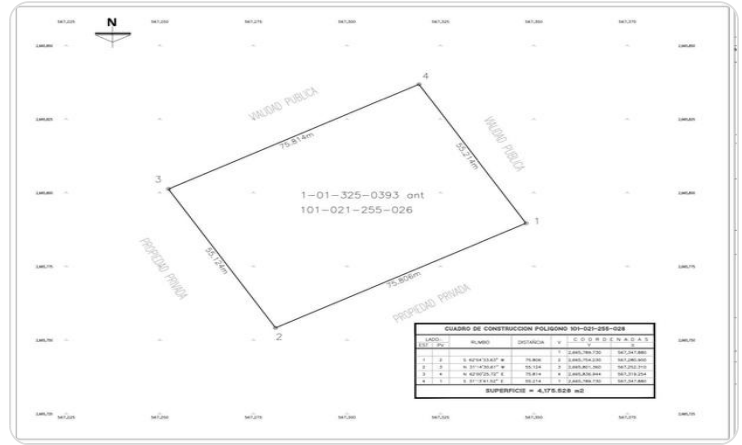

\$1,500,000 USD

Fidepaz

La Paz

| | |
|------------------------------|------------------------------------|
| PROPERTY TYPE Land | AREA 4,176 m² |
| BEDROOMS 0 | BATHROOMS 0 |
| MLS NUMBER 23-1608 | |

Description

Large piece of Commercial Land right across the street from Repsol Gas station in the Pino Payas neighborhood.

Property Gallery

Property Location

La Paz

Fidepaz

Latitude
24.103041

Longitude
-110.337619

Scan QR to view property online