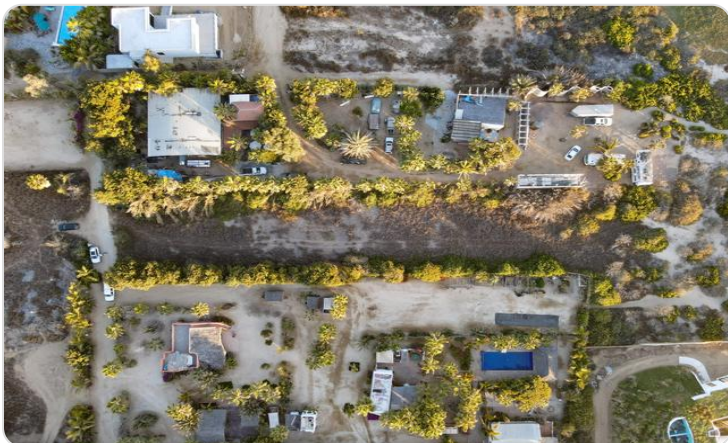

\$1,900,000 USD

Pescadero

Pacific

PROPERTY TYPE Land	AREA 3,564 m²
BEDROOMS 0	BATHROOMS 0
MLS NUMBER 22-2180	

Description

This is the last large(3564m²) remaining oceanfront lot in Pescadero. This lot is two lots south of the famed Rancho Pescadero. The lot has 22.82 beachfront meterage.

Property Gallery

Property Location

Pacific

Pescadero

Latitude
23.357918

Longitude
-110.192758

Scan QR to view property online

<https://beincabo.com/property-detail/?mls=22-2180>